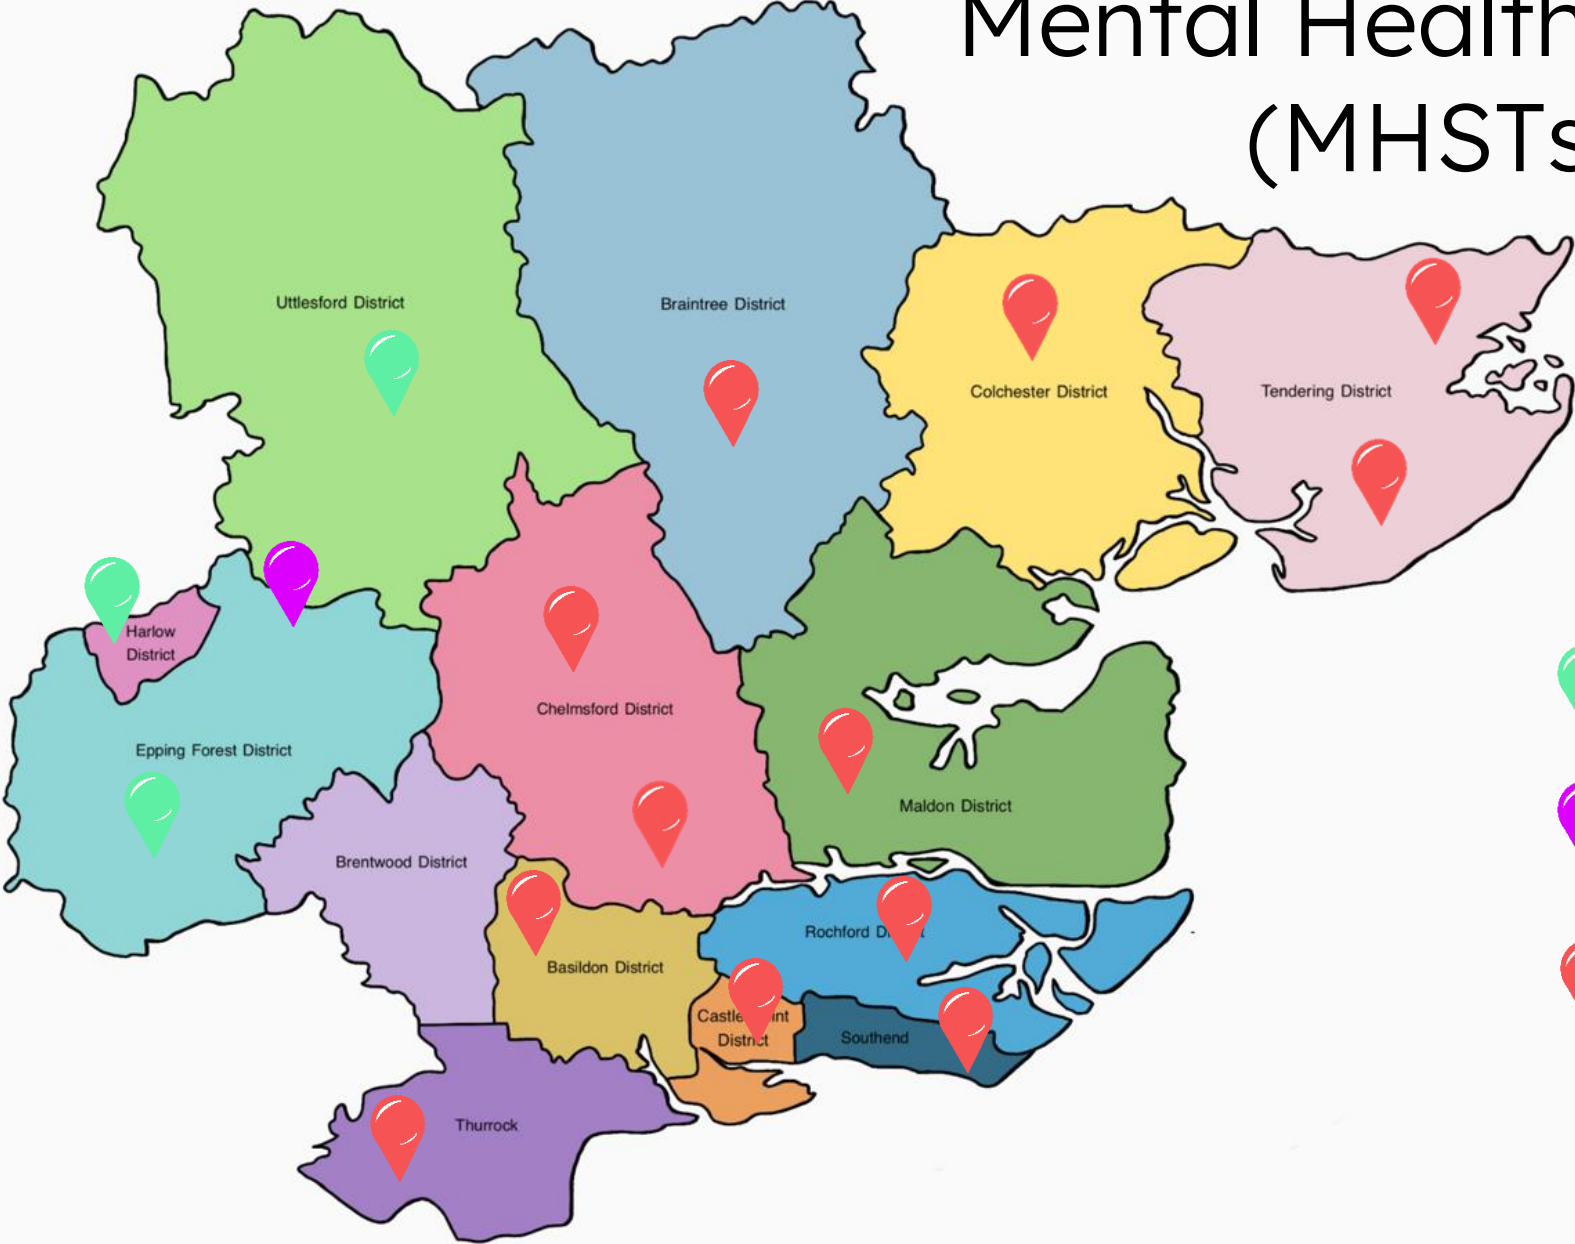

# Mental Health Support Teams (MHSTs) in Essex

-  West Essex Mainstream Schools  
Provider: *Mind in West Essex*
-  West Essex Special Schools  
Provider: *PALMS*
-  Mid, South and North-East Essex  
Provider: *NELFT*